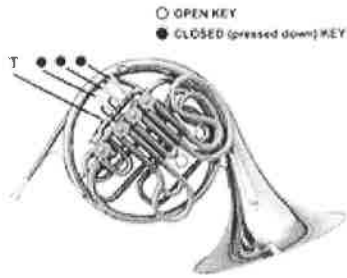

**AMRO
MUSIC**
2918 Poplar Avenue
Memphis, TN 38111
(901) 323-8888
(800) 626-AMRO or (800)
626-2676

○ OPEN KEY
● CLOSED (pressed down) KEY

F

T ○ ○ ○

F# Gb

● ● ○
● ● ○

G

○ ○ ○
○ ○ ○